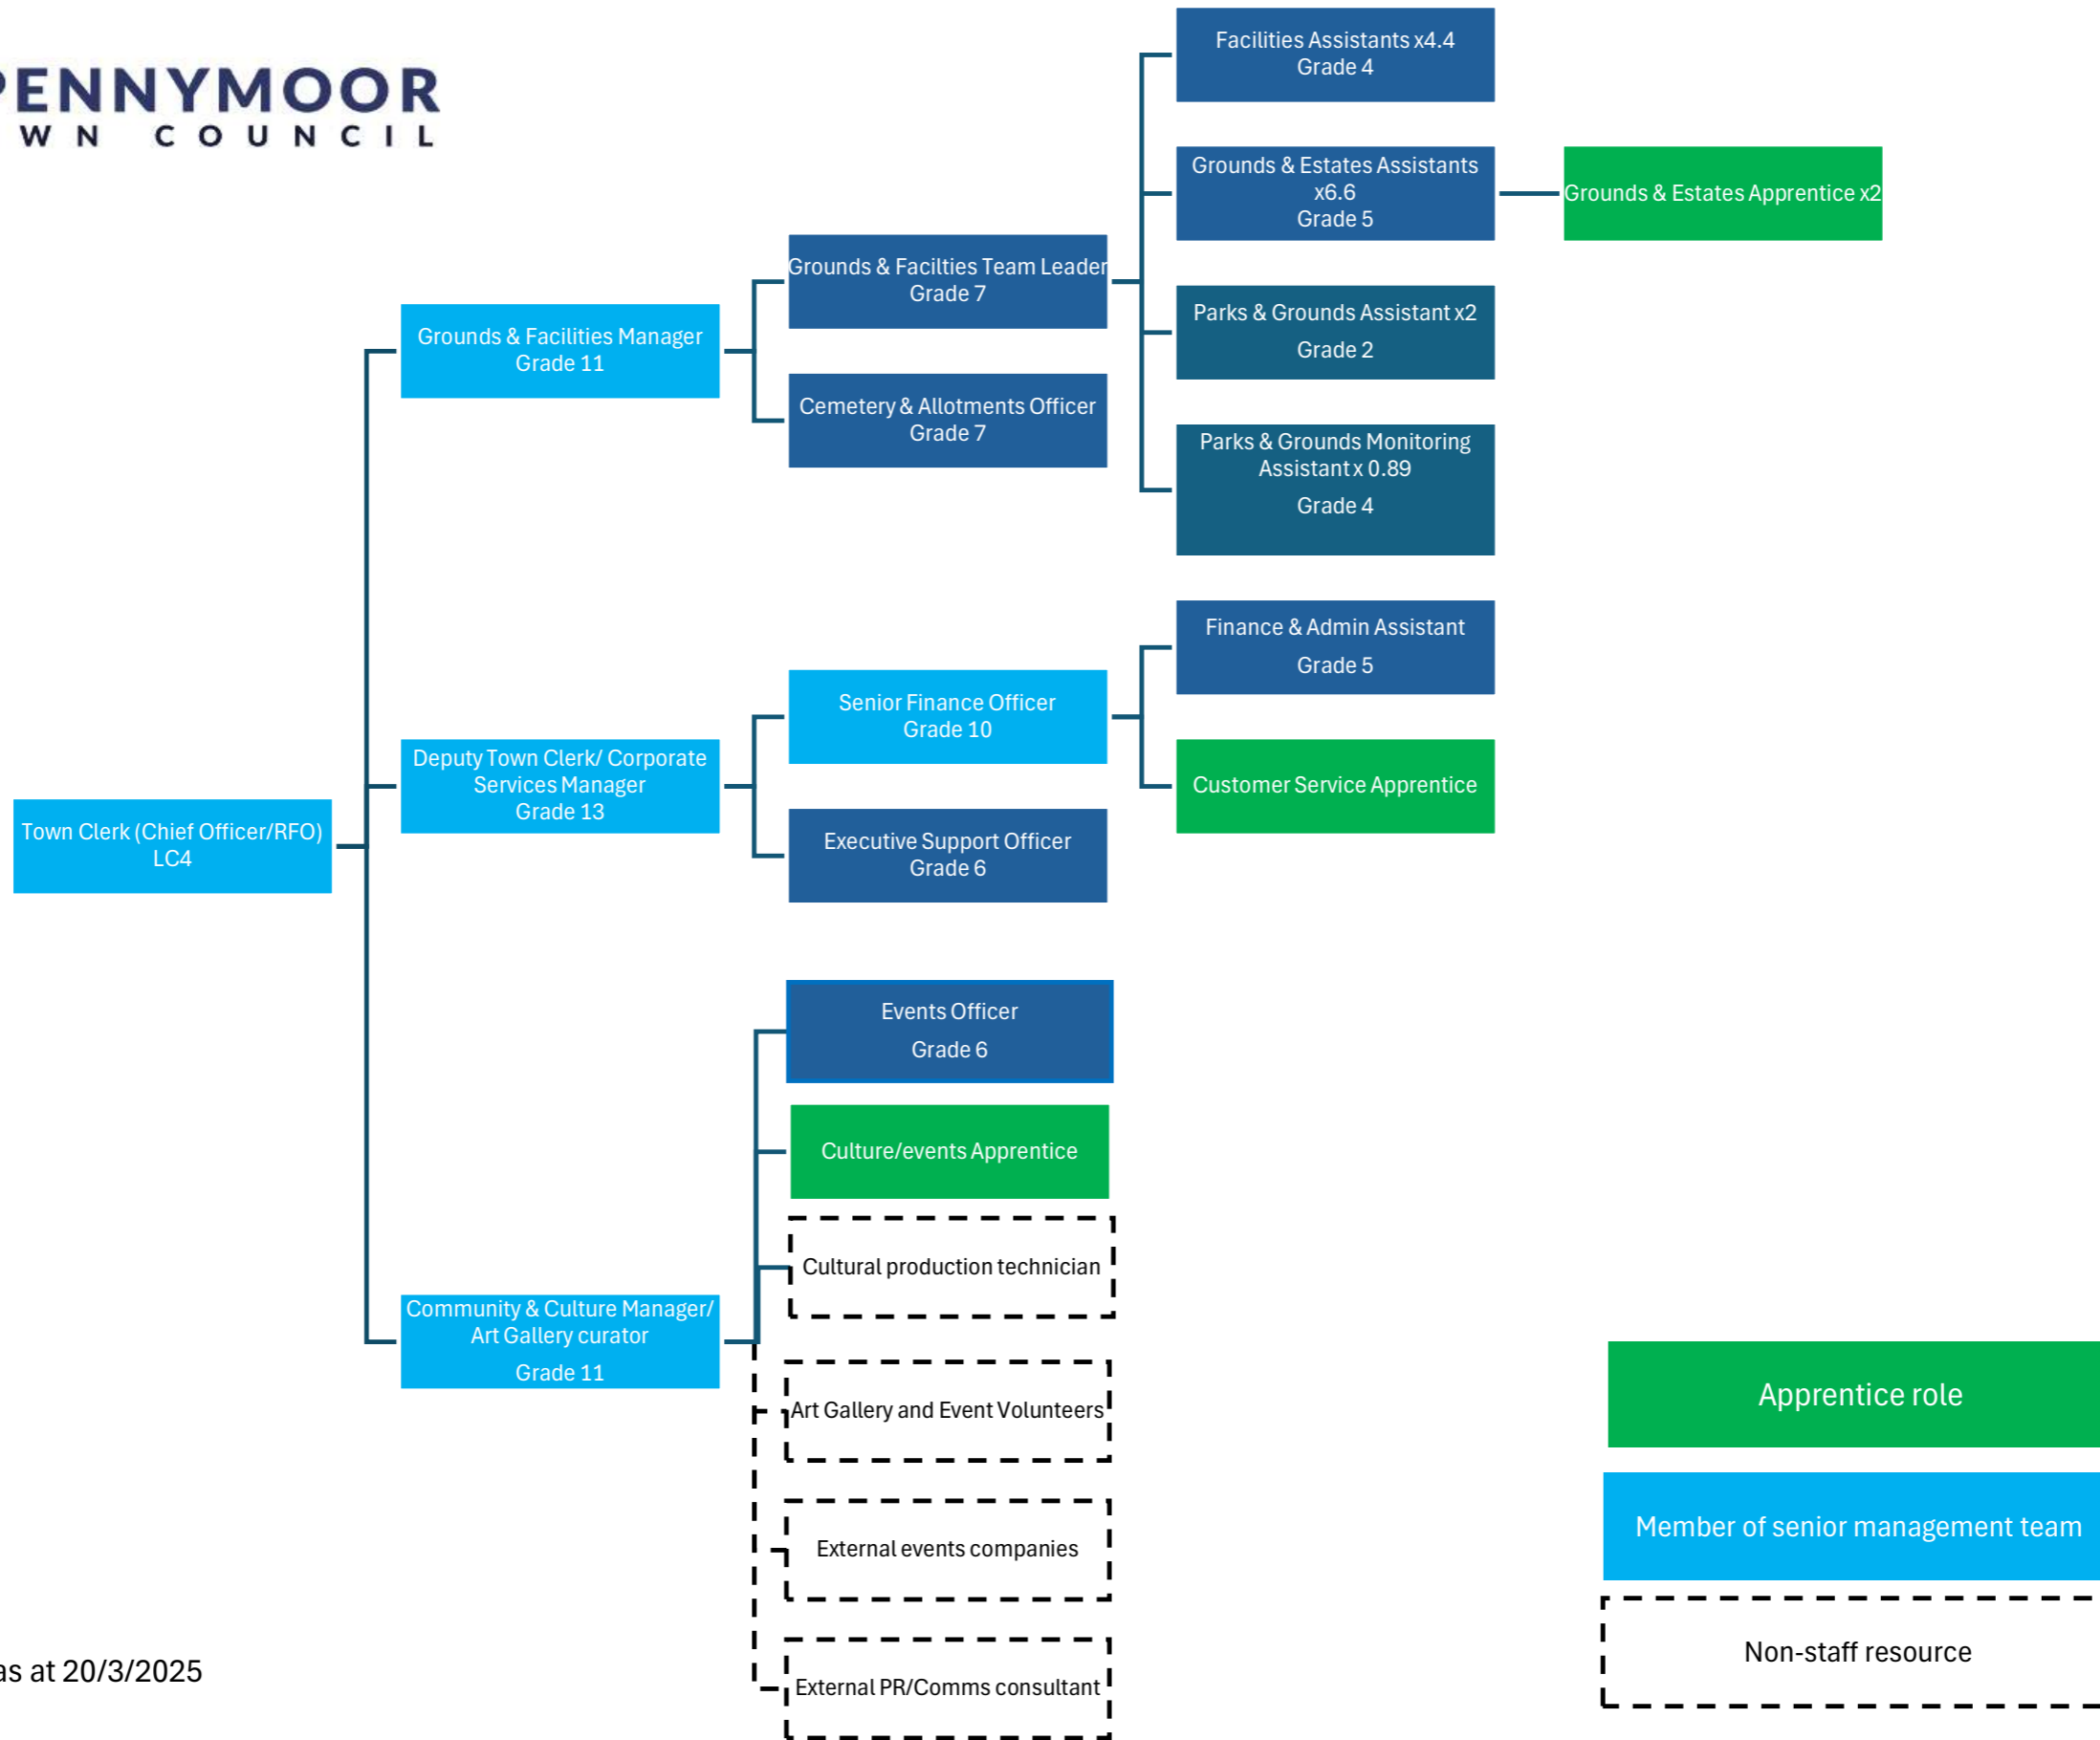

SPENNYMOOR TOWN COUNCIL

Staff structure chart as at 20/3/2025