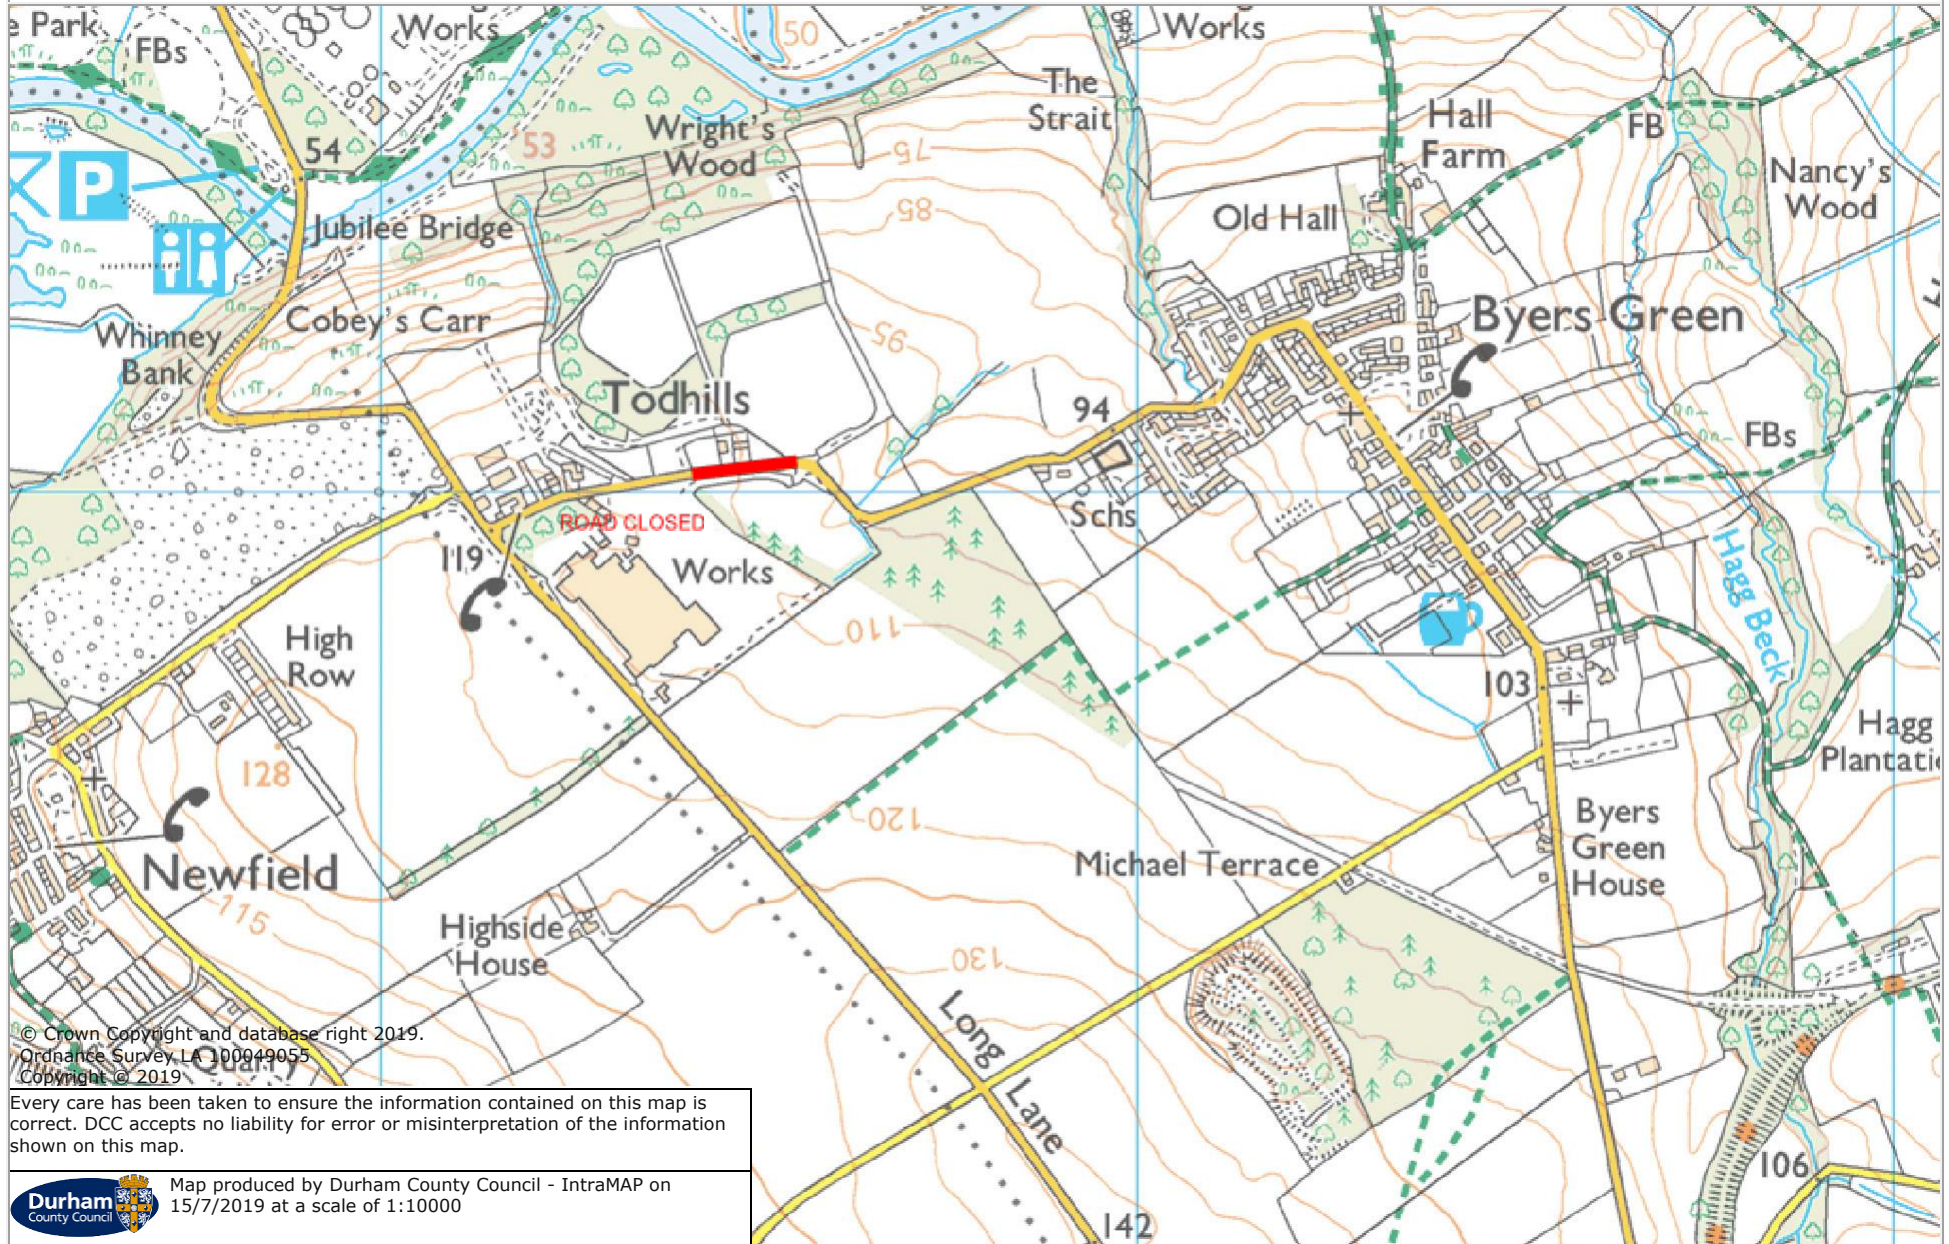

TEMP ROAD CLOSURE

© Crown Copyright and database right 2019.
Ordnance Survey, LA 100049055
Copyright © 2019

Every care has been taken to ensure the information contained on this map is correct. DCC accepts no liability for error or misinterpretation of the information shown on this map.

Map produced by Durham County Council - IntraMAP on 15/7/2019 at a scale of 1:10000